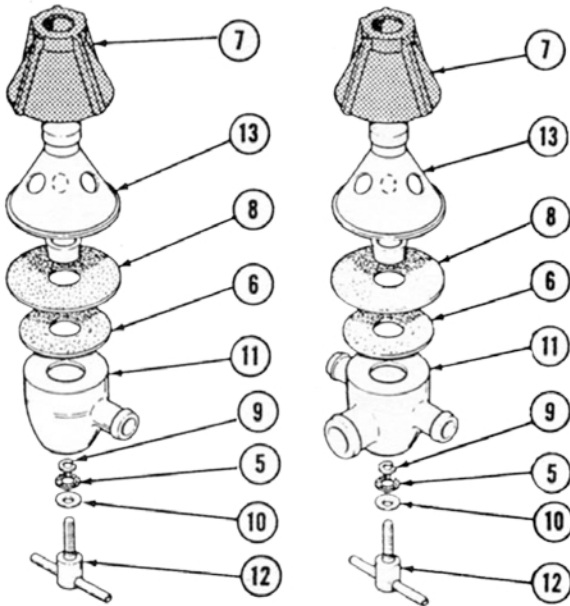

Heil Standard

1 port assembly

3 port assembly

Ref #	Part Number	Description
5	315726	Handle gasket
6	315731	Manifold gasket
7	903261	Flow cone
8	910213	Flow cone gasket
9	310277	Retaining ring
10	310275	Disc
11	315724	1 port manifold
11	315730	3 port manifold
12	315737	Handle
13	910210	Aerator casting

Heil Inverted

Hopper cross section

Ref #	Part Number	Description
1	315726	Handle gasket
2	315731	Manifold gasket
3	903261	Flow cone
4	0551216	Handle washer
5	310275	Disc
6	315724	1 port manifold
6a	315730	3 port manifold
7	315737	Handle
8	0880202	Aerator casting