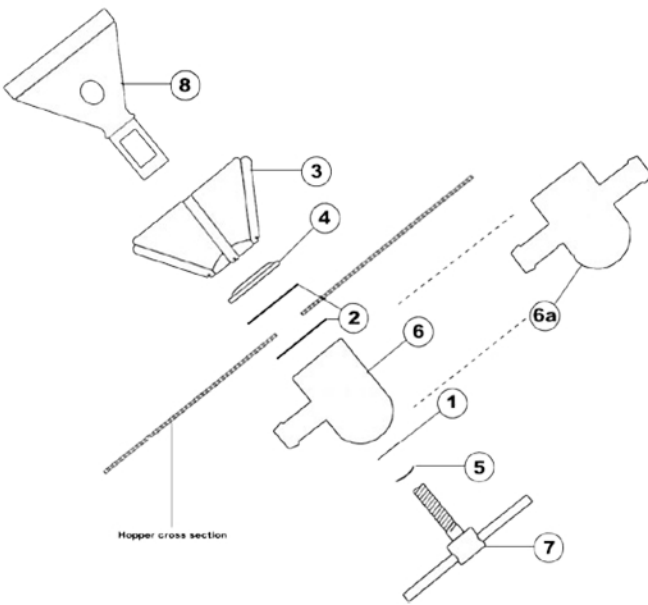

Heil Standard

1 port assembly

3 port assembly

Ref #	Part Number	Description
5	315726	Handle gasket
6	315731	Manifold gasket
7	903261	Flow cone
8	910213	Flow cone gasket
9	310277	Retaining ring
10	310275	Disc
11	315724	1 port manifold
11	315730	3 port manifold
12	315737	Handle
13	910210	Aerator casting

Heil Inverted

Hopper cross section

Ref #	Part Number	Description
1	315726	Handle gasket
2	315731	Manifold gasket
3	903261	Flow cone
4	0551216	Handle washer
5	310275	Disc
6	315724	1 port manifold
6a	315730	3 port manifold
7	315737	Handle
8	0880202	Aerator casting