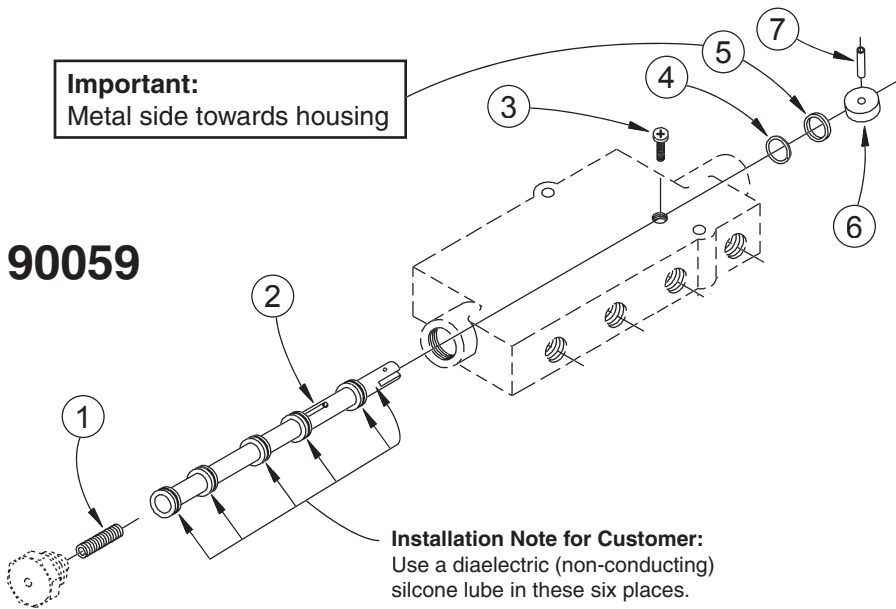

# Parts List for Service Kits

#	Part	Part #
7	Screw adjuster assy.	880-144-01
6	Nut 1/4-20 hex jam	11021-03
5	Washer 1/4 int. lock	11163-04
4	Dust seal	880-142-01
3	Retaining Ring	11090-04
2	Spool & o-ring assy.	880-258-01
1	Spring	880-148-01

#	Part	Part #
7	Pin 1/8 x .38 roll	10004-08
6	Roller	881-119-01
5	Dust seal	880-142-01
4	Retaining Ring	11090-04
3	Screw #62-32 x .62 self sealing	11477-01
2	Spool & o-ring assy. (roller)	881-139-01
1	Spring	880-148-01

#	Part	Part #
8	Nut 5/16-18 hex	11179-05
7	Washer 5/16 int. lock	11163-05
6	Actuator - offset (duckfoot)	881-120-01
5	Washer 5/16 plain S.S.	11275-06
4	Dust seal	880-142-01
3	Retaining Ring	11090-04
2	Spool & o-ring assy. (duckfoot)	881-122-01
1	Spring	880-148-01