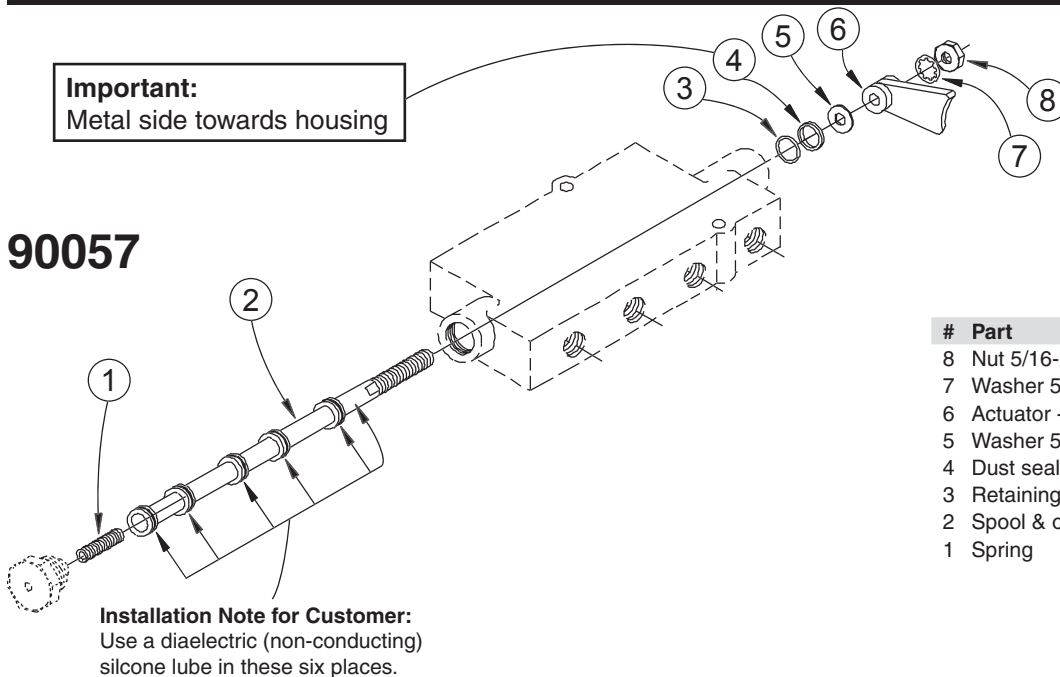

# Parts List for Service Kits

#	Part	Part #
7	Screw adjuster assy.	880-144-01
6	Nut 1/4-20 hex jam	11021-03
5	Washer 1/4 int. lock	11163-04
4	Dust seal	880-142-01
3	Retaining Ring	11090-04
2	Spool & o-ring assy.	880-258-01
1	Spring	880-148-01

#	Part	Part #
7	Pin 1/8 x .38 roll	10004-08
6	Roller	881-119-01
5	Dust seal	880-142-01
4	Retaining Ring	11090-04
3	Screw #62-32 x .62 self sealing	11477-01
2	Spool & o-ring assy. (roller)	881-139-01
1	Spring	880-148-01

#	Part	Part #
8	Nut 5/16-18 hex	11179-05
7	Washer 5/16 int. lock	11163-05
6	Actuator - offset (duckfoot)	881-120-01
5	Washer 5/16 plain S.S.	11275-06
4	Dust seal	880-142-01
3	Retaining Ring	11090-04
2	Spool & o-ring assy. (duckfoot)	881-122-01
1	Spring	880-148-01