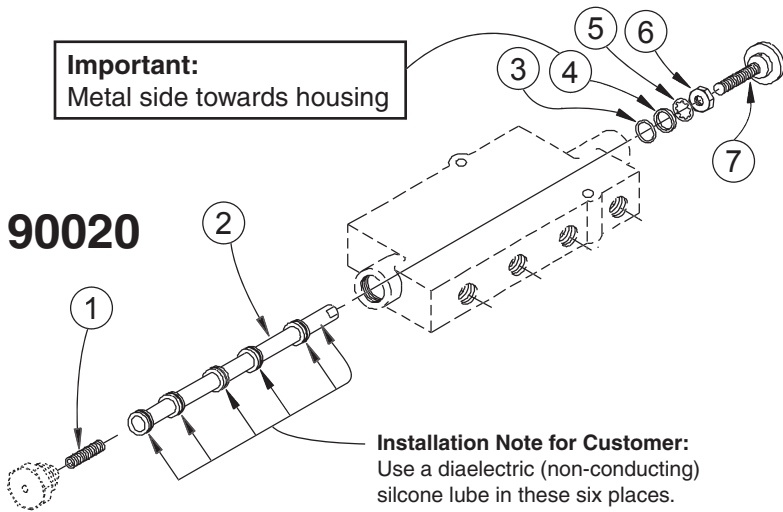

# Parts List for Service Kits

#	Part	Part #
7	Screw adjuster assy.	880-144-01
6	Nut 1/4-20 hex jam	11021-03
5	Washer 1/4 int. lock	11163-04
4	Dust seal	880-142-01
3	Retaining Ring	11090-04
2	Spool & o-ring assy.	880-258-01
1	Spring	880-148-01

#	Part	Part #
7	Pin 1/8 x .38 roll	10004-08
6	Roller	881-119-01
5	Dust seal	880-142-01
4	Retaining Ring	11090-04
3	Screw #62-32 x .62 self sealing	11477-01
2	Spool & o-ring assy. (roller)	881-139-01
1	Spring	880-148-01

#	Part	Part #
8	Nut 5/16-18 hex	11179-05
7	Washer 5/16 int. lock	11163-05
6	Actuator - offset (duckfoot)	881-120-01
5	Washer 5/16 plain S.S.	11275-06
4	Dust seal	880-142-01
3	Retaining Ring	11090-04
2	Spool & o-ring assy. (duckfoot)	881-122-01
1	Spring	880-148-01