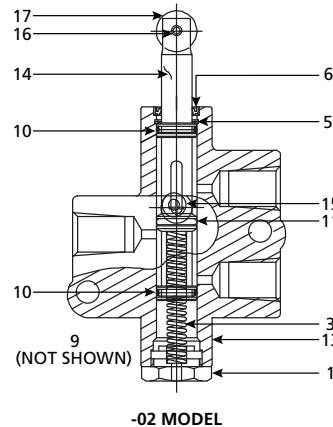

Three-Way Air Interlock Valves Parts List

-01 MODEL

-02 MODEL

-03 MODEL

#	Part Name	Qty. Req.			Part Number	#	Part Name	Qty. Req.			Part Number
		-01	-02	-03				-01	-02	-03	
1	Plug - Nut	1	1	1	880-145-01	15	Screw 6-32 x 0.62" (Self Sealing)	0	1	0	11477-01
2	Body Air Valve	1	0	1	880-323-01AN	16	Rollpin	0	1	0	881-119-01
3	Spring	1	1	1	880-148-01	17	Roller	0	1	0	881-119-01
4	Spool & O-ring Assembly	1	0	1	880-171-01	18	Spool & O-ring Assembly	0	0	1	881-122-01
5	Retaining Ring	1	1	1	11090-04	19	Washer 5/16" Int. Lock	0	0	1	11163-05
6	Dust Seal	1	1	1	880-142-01	20	Actuator - Offset	0	0	1	881-120-01
7	Nut - 1/4-20 Hex Jam	1	0	0	11021-03	21	Washer 5/16" Int. Lock	0	0	1	11163-05
8	Screw Adjuster 1.0"	1	0	0	880-144-01	22	Nut - 5/16-18 Hex	0	0	1	11179-05
9	Screw 1/4-20 x 1.75" Hex Head	2	2	2	11063-07		880-150-01 Service Kit*	1	0	0	90012
12	Washer - 1/4" Int. Lock	1	0	0	11163-04		880-150-02 Service Kit**	0	1	0	90055
13	Body-Air-Valve, Roller Tip	0	1	0	880-323-02		880-150-03 Service Kit***	0	0	1	90056
14	Spool & O-ring Assembly, Roller Tip	0	1	0	880-171-02						

* Note: Service Kit includes: (1) #3, (1) #4, (1) #5, (1) #6, (1) #7, (1) #8, (1) #12

**Note: Service Kit includes: (1) #3, (1) #5, (1) #6, (1) #14, (1) #15, (1) #16, (1) #17

***Note: Service Kit includes: (1) #3, (1) #5, (1) #6, (1) #18, (1) #19, (1) #20, (1) #21, (1) #22

Part Number	Description
880-113-01	Screw Adjuster Assembly 1.5" Button
880-150-01	Three-way Air Interlock Valve
880-150-02	Three-way Air Interlock Valve, Roller Tip
880-150-03	Three-way Air Interlock Valve, Offset Actuator