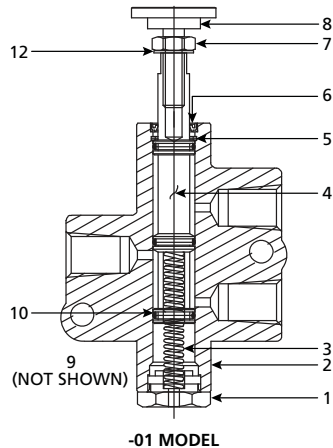

Three-Way Air Interlock Valves Parts List

-01 MODEL

-02 MODEL

-03 MODEL

#	Part Name	Qty. Req.			Part Number	#	Part Name	Qty. Req.			Part Number
		-01	-02	-03				-01	-02	-03	
1	Plug - Nut	1	1	1	880-145-01	15	Screw 6-32 x 0.62" (Self Sealing)	0	1	0	11477-01
2	Body Air Valve	1	0	1	880-323-01AN	16	Rollpin	0	1	0	881-119-01
3	Spring	1	1	1	880-148-01	17	Roller	0	1	0	881-119-01
4	Spool & O-ring Assembly	1	0	1	880-171-01	18	Spool & O-ring Assembly	0	0	1	881-122-01
5	Retaining Ring	1	1	1	11090-04	19	Washer 5/16" Int. Lock	0	0	1	11163-05
6	Dust Seal	1	1	1	880-142-01	20	Actuator - Offset	0	0	1	881-120-01
7	Nut - 1/4-20 Hex Jam	1	0	0	11021-03	21	Washer 5/16" Int. Lock	0	0	1	11163-05
8	Screw Adjuster 1.0"	1	0	0	880-144-01	22	Nut - 5/16-18 Hex	0	0	1	11179-05
9	Screw 1/4-20 x 1.75" Hex Head	2	2	2	11063-07		880-150-01 Service Kit*	1	0	0	90012
12	Washer - 1/4" Int. Lock	1	0	0	11163-04		880-150-02 Service Kit**	0	1	0	90055
13	Body-Air-Valve, Roller Tip	0	1	0	880-323-02		880-150-03 Service Kit***	0	0	1	90056
14	Spool & O-ring Assembly, Roller Tip	0	1	0	880-171-02						

* Note: Service Kit includes: (1) #3, (1) #4, (1) #5, (1) #6, (1) #7, (1) #8, (1) #12

**Note: Service Kit includes: (1) #3, (1) #5, (1) #6, (1) #14, (1) #15, (1) #16, (1) #17

***Note: Service Kit includes: (1) #3, (1) #5, (1) #6, (1) #18, (1) #19, (1) #20, (1) #21, (1) #22

Part Number	Description
880-113-01	Screw Adjuster Assembly 1.5" Button
880-150-01	Three-way Air Interlock Valve
880-150-02	Three-way Air Interlock Valve, Roller Tip
880-150-03	Three-way Air Interlock Valve, Offset Actuator