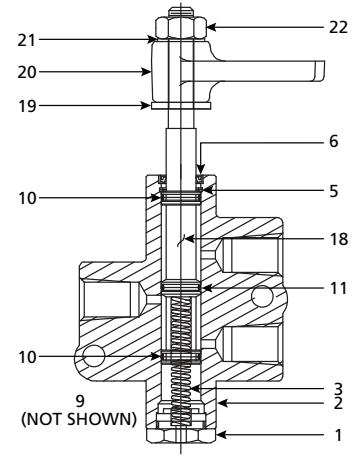

Three-Way Air Interlock Valves Parts List

-01 MODEL

-02 MODEL

-03 MODEL

#	Part Name	Qty. Req.			Part Number	#	Part Name	Qty. Req.			Part Number
		-01	-02	-03				-01	-02	-03	
1	Plug - Nut	1	1	1	880-145-01	15	Screw 6-32 x 0.62" (Self Sealing)	0	1	0	11477-01
2	Body Air Valve	1	0	1	880-323-01AN	16	Rollpin	0	1	0	881-119-01
3	Spring	1	1	1	880-148-01	17	Roller	0	1	0	881-119-01
4	Spool & O-ring Assembly	1	0	1	880-171-01	18	Spool & O-ring Assembly	0	0	1	881-122-01
5	Retaining Ring	1	1	1	11090-04	19	Washer 5/16" Int. Lock	0	0	1	11163-05
6	Dust Seal	1	1	1	880-142-01	20	Actuator - Offset	0	0	1	881-120-01
7	Nut - 1/4-20 Hex Jam	1	0	0	11021-03	21	Washer 5/16" Int. Lock	0	0	1	11163-05
8	Screw Adjuster 1.0"	1	0	0	880-144-01	22	Nut - 5/16-18 Hex	0	0	1	11179-05
9	Screw 1/4-20 x 1.75" Hex Head	2	2	2	11063-07		880-150-01 Service Kit*	1	0	0	90012
12	Washer - 1/4" Int. Lock	1	0	0	11163-04		880-150-02 Service Kit**	0	1	0	90055
13	Body-Air-Valve, Roller Tip	0	1	0	880-323-02		880-150-03 Service Kit***	0	0	1	90056
14	Spool & O-ring Assembly, Roller Tip	0	1	0	880-171-02						

* Note: Service Kit includes: (1) #3, (1) #4, (1) #5, (1) #6, (1) #7, (1) #8, (1) #12

**Note: Service Kit includes: (1) #3, (1) #5, (1) #6, (1) #14, (1) #15, (1) #16, (1) #17

***Note: Service Kit includes: (1) #3, (1) #5, (1) #6, (1) #18, (1) #19, (1) #20, (1) #21, (1) #22

Part Number	Description
880-113-01	Screw Adjuster Assembly 1.5" Button
880-150-01	Three-way Air Interlock Valve
880-150-02	Three-way Air Interlock Valve, Roller Tip
880-150-03	Three-way Air Interlock Valve, Offset Actuator