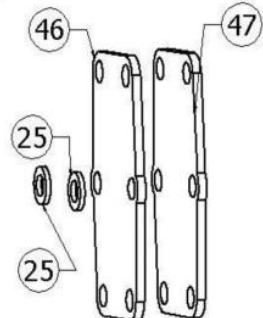

5204 Series API Valves

* Fixed-handle version only

Image 3
Threaded nose ring

Image 2
Detachable handle

Image 4
Right Glass Delete Kit