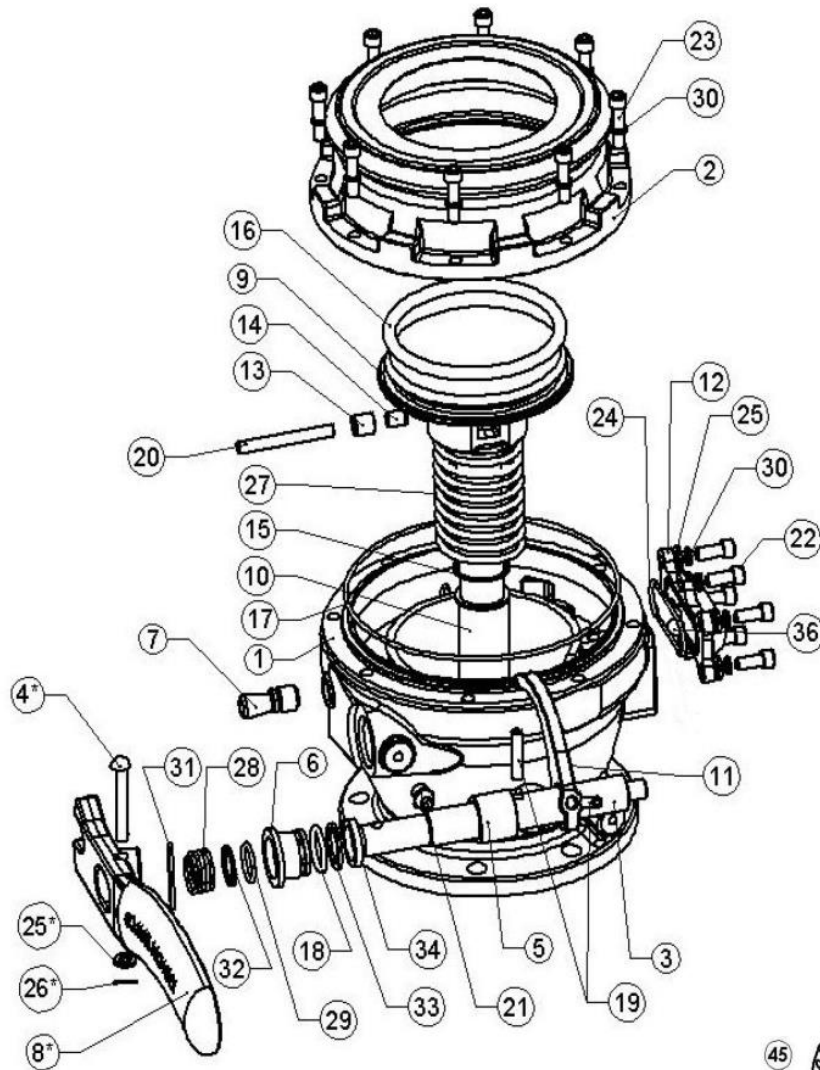

5204 Series API Valves

* Fixed-handle version only

Image 3
Threaded nose ring

Image 2
Detachable handle

Image 4
Right Glass Delete Kit