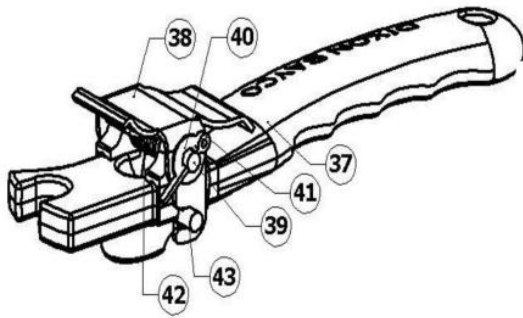

5204 Series API Valves

* Fixed-handle version only

Image 3
Threaded nose ring

Image 2
Detachable handle

Image 4
Right Glass Delete Kit